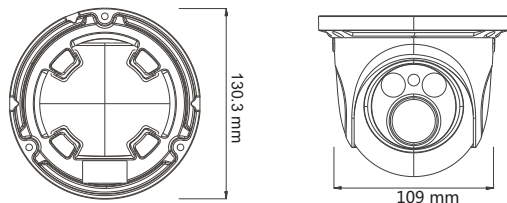

## Features

- 5MP ( 2592 × 1944 ) H.265 full real time coding
- Max. resolution: 2592 × 1944
- ICR auto switch, true day / night
- 20 ~ 30m IR night view distance
- Third generation of dot matrix LED IR lights, small size, efficient heat dissipation, long lifespan
- 3D DNR, true WDR, HLC, BLC and ROI coding
- Support motorized zoom lens
- Support local CVBS video output and one-way audio
- Support PoE power supply
- Support smart phone, iPad, remote monitoring
- Support P2P
- IP66 ingress protection
- Support three streams
- Support smart analysis, including object removal detection, line crossing detection, intrusion detection, etc.

## Dimensions