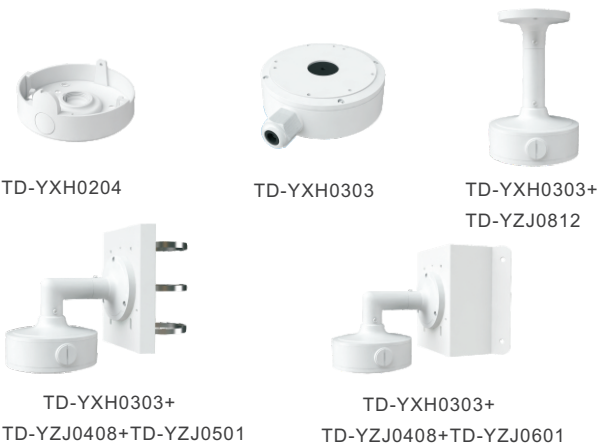

Available Accessories

Specifications

Specifications	Model	TD-9553E2
Camera		
Image Sensor		1 / 2.5 "CMOS
Image Size		2592×1944
Electronic Shutter		1 / 25 s ~ 1 / 100000 s
Iris Type		Fixed Iris
Min. Illumination		0.03 lux @F1.2, AGC ON; 0 lux with IR
Lens		3.3 ~ 12 mm @F1.4, horizontal field of view:93.9° ~ 34.8°
Lens Mount		Φ14
Day & Night		ICR
Wide Dynamic Range		120dB
BLC		Yes
HLC		Yes
Digital NR		2D / 3D DNR
Angle Adjustment		Pan : 0°~360°, Tilt : 0°~77°, Rotation : 0°~360°
Image		
Video Compression		H.265 / H.264 / MJPEG
H.265 Compression Standard		Main Profile @Leve4.1 High Tier
Resolution		5MP (2592×1944), 4MP (2560×1440), 1080P (1920×1080), 720P (1280×720), D1, CIF, 480×240
Main Stream		60Hz : 5MP(1 ~ 30fps) / 4MP(1 ~ 30fps) / 1080P(1 ~ 60fps) / 720P(1 ~ 30fps) 50Hz : 5MP(1 ~ 25fps) / 4MP(1 ~ 25ps) / 1080P(1 ~ 50fps) / 720P(1 ~ 25fps)
Bit Rate		128 Kbps ~ 10 Mbps
Encode Mode		VBR / CBR
Quality		Five levels under VBR; Freely adjustable under CBR
Image Settings		ROI, Saturation, Brightness, Chroma, Contrast, Wide Dynamic, Sharpen, NR,etc. adjustable through client software or web browser
Audio Compression		G711A / U
ROI		Each ROI to be configured separately
Interfaces		
Network		RJ45
Audio		MIC IN × 1, MIC OUT × 1
Video Output		CVBS video output (BNC × 1)
Storage Card		Support TF card, up to 128GB
RS485		Yes
Alarm Input		1 CH
Alarm Output		1 CH
Functions		
Remote Monitoring		IE browsing,CMS remote control
Online Connection		Support simultaneous monitoring for up to 10 users; Support multi-stream real time transmission
Network Protocol		TCP / IP, UDP, DHCP, NTP, RTSP, PPPoE, DDNS, SMTP, FTP
Interface Protocol		ONVIF, GB-T/28181-2011
Storage		TF card local storage, network remote storage
Smart Alarm		Motion alarm, sensor alarm
PTZ		RS485 × 1
PoE		Yes
IR Distance		20 ~ 30 m
Water-proof		IP66
Others		
Power Supply		DC 12V / PoE
Power Consumption		< 8W
Operating Environment		- 20 °C ~ 50 °C, 10 % ~ 90 % relative humidity
Dimensions (mm)		Φ150 × 114
Weight (net)		1038g
Installation		Pendent mounting (Wall mounting available with the junction box and bracket)

Available Model

Available Model	TD-9553E2-D/PE/FZ/IR2